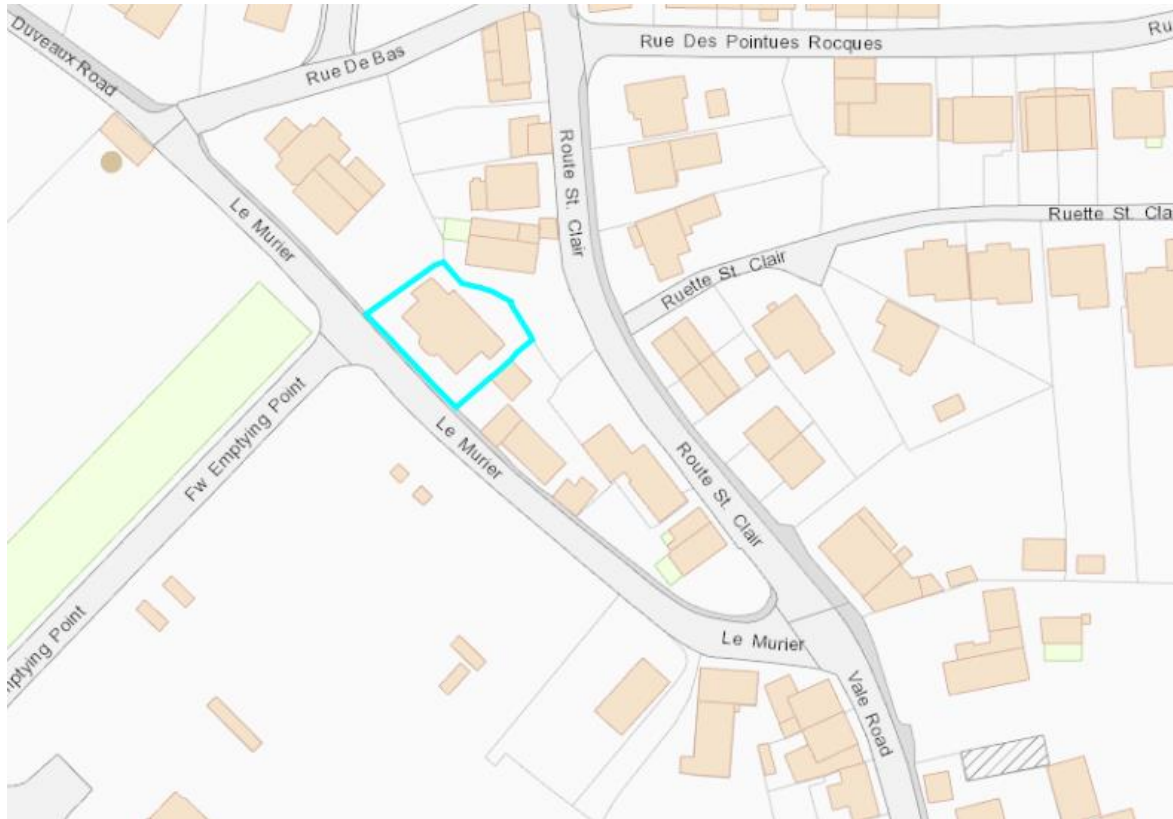

St Sampson Polling Stations

Address: La Chambre de la Douzaine, Le Mûrier, GY2 4HQ (the Douzaine Room)
Telephone: 01481 244130
Perry's Guide ref: Page 10 - C4

Address: Church Schools, Grandes Maisons Road, GY2 4JS
Telephone: 01481 248437
Perry's Guide ref: Page 11 – E4