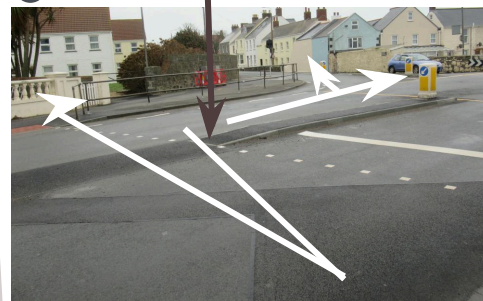

What is a Toucan Crossing?

A Toucan Crossing is a signalised crossing where cyclists can legally ride across the same space as pedestrians.

1. Press button to stop traffic
2. Cross when the green symbols illuminate
3. Share the space with other users
4. Enjoy your journey!

Signal controls

Bulwer Avenue

Bas Courtils Road

Central island

Cycle crossing point, cyclists will need to give way to traffic entering Grandes Maisons Road.

For Bulwer Avenue, cyclists should turn right into the northbound carriageway at the central island.

For Grandes Maisons Rd, cyclists can either turn right at the island or proceed onto the shared footway area before giving way & rejoining the carriageway.

Grandes Maisons Road