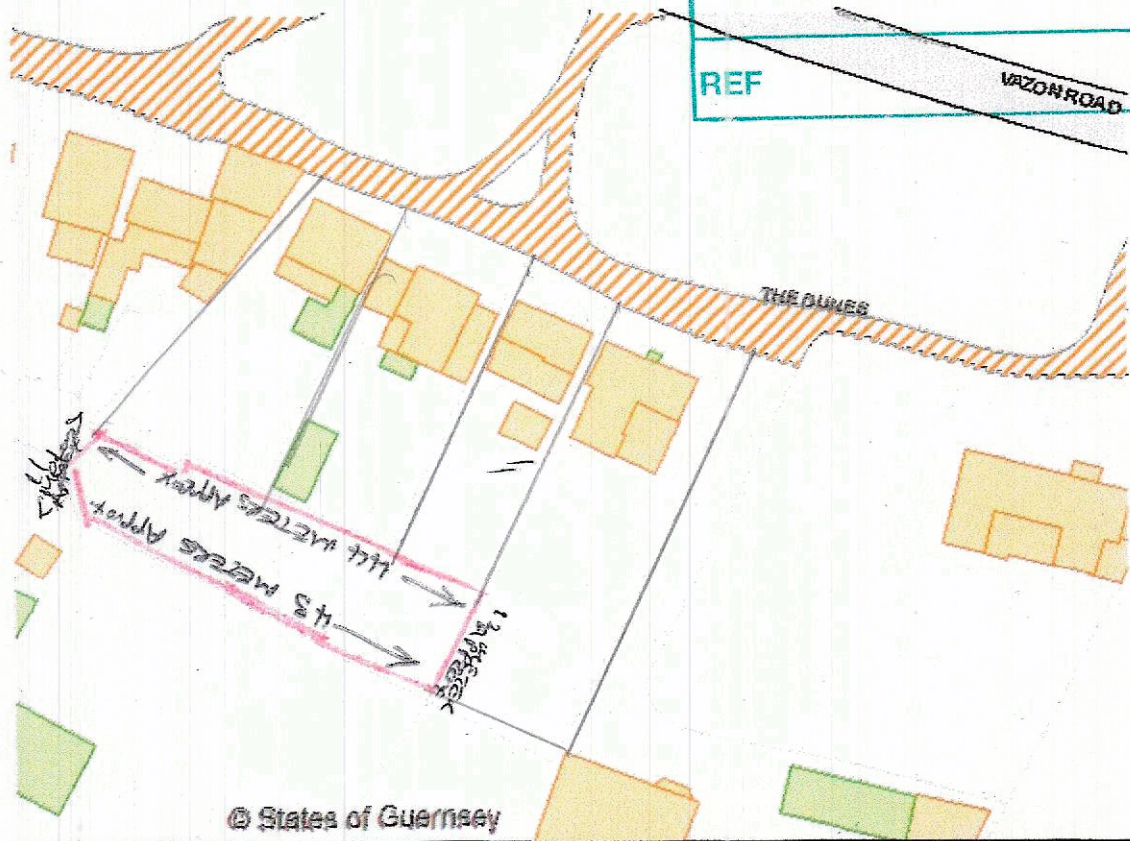

24 AUG 2021

BLOCK LAYOUT PLAN

AREA OF PROPOSED CHANGE OF USE  
TO DOMESTIC CURTILAGE OUTLINED IN RED