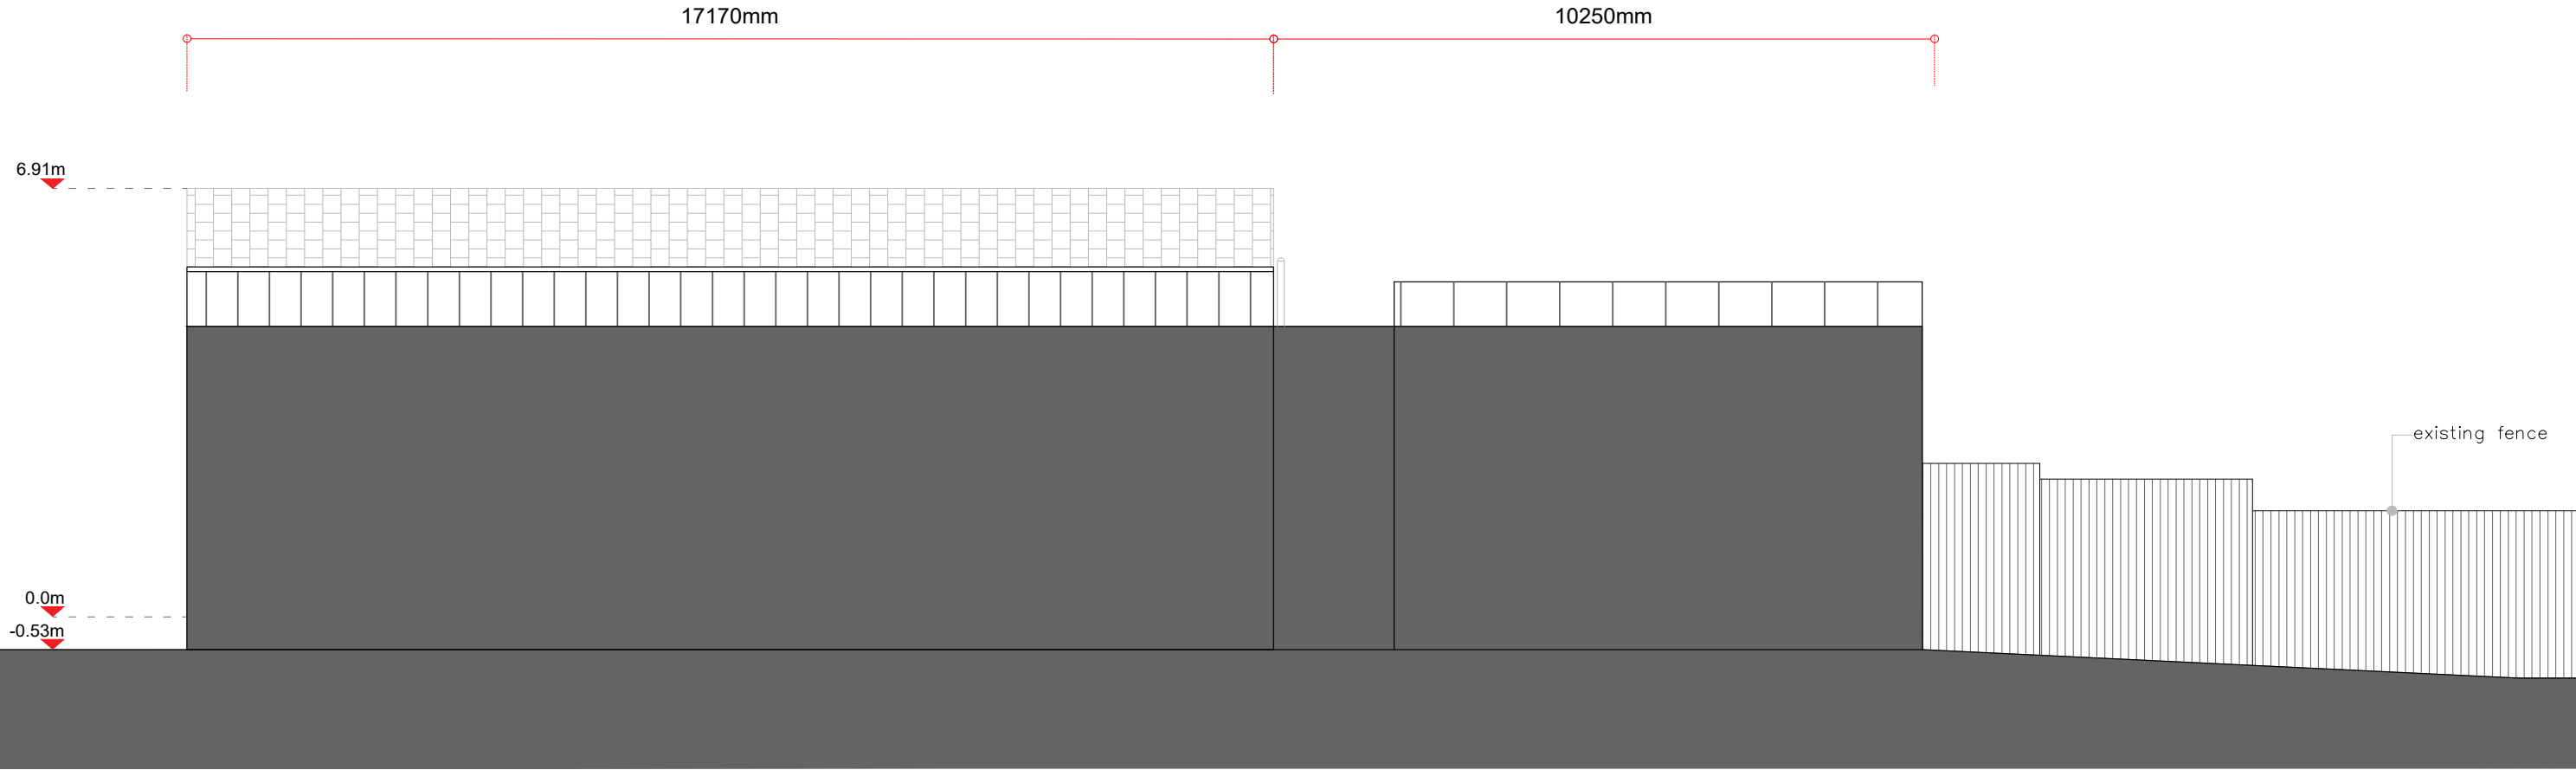

Garton  
and

---

Zopf

The Rosses, Guernsey  
Kieran and Rebecca Higgs

REF: FULL/2021/1667

Accompanying Drawings, August 30, 2021

---

East Elevation Scale at A3 1.100

Existing North Elevation Scale at A3 1.100

# Proposed North Elevation Scale at A3 1.100