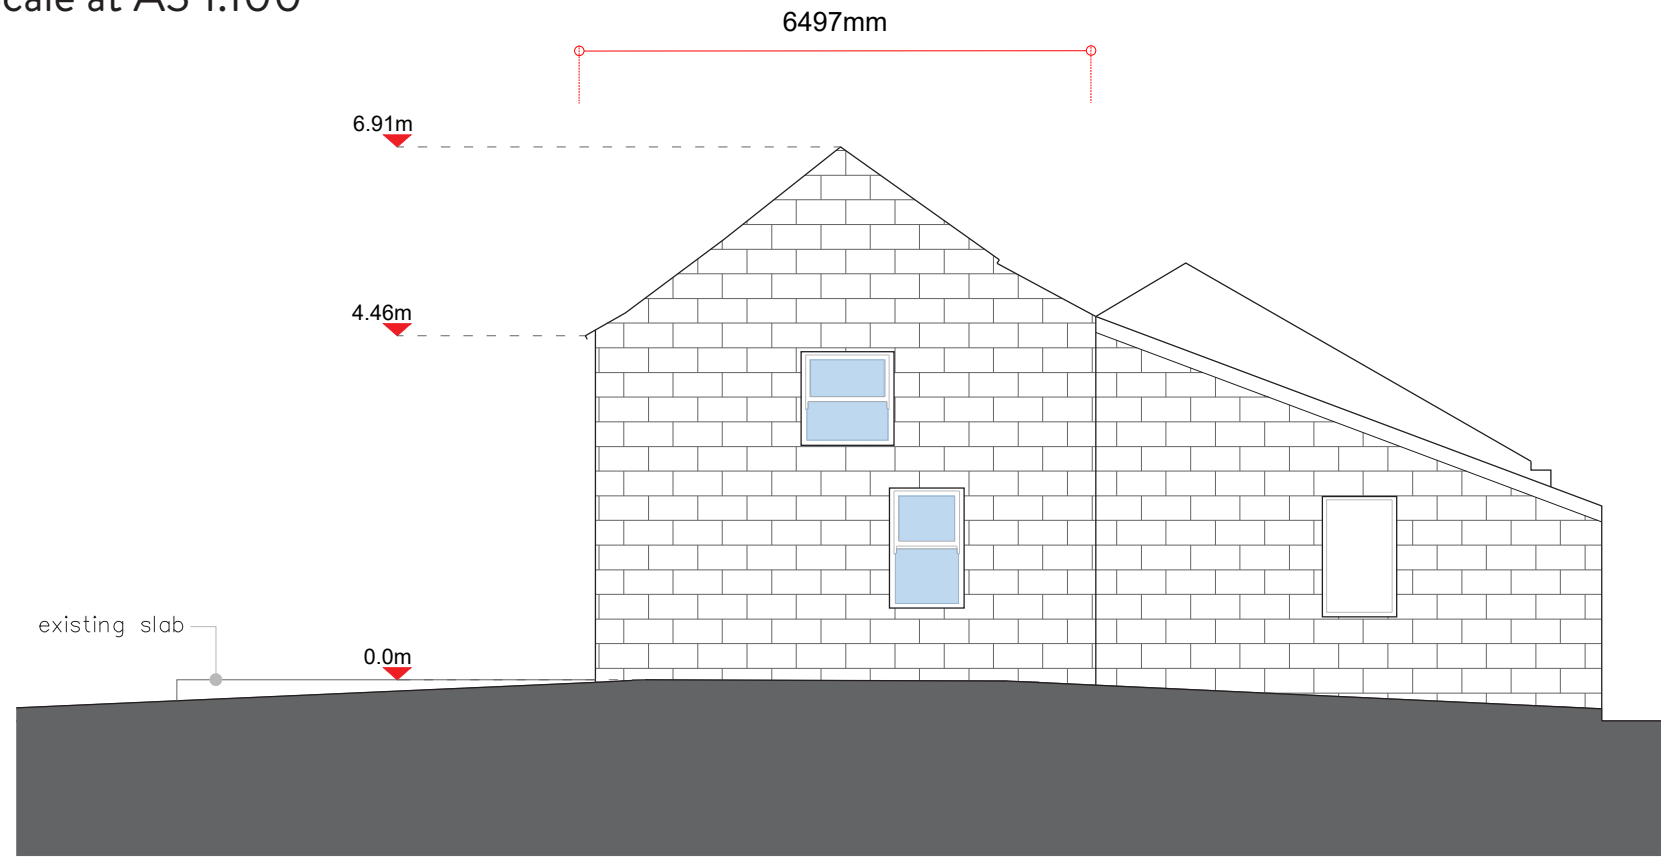

Garton  
and

---

Zopf

The Rosses, Guernsey  
Kieran and Rebecca Higgs

REF: FULL/2021/1667

Accompanying Drawings, August 30, 2021

---

East Elevation Scale at A3 1.100

Existing North Elevation Scale at A3 1.100

# Proposed North Elevation Scale at A3 1.100