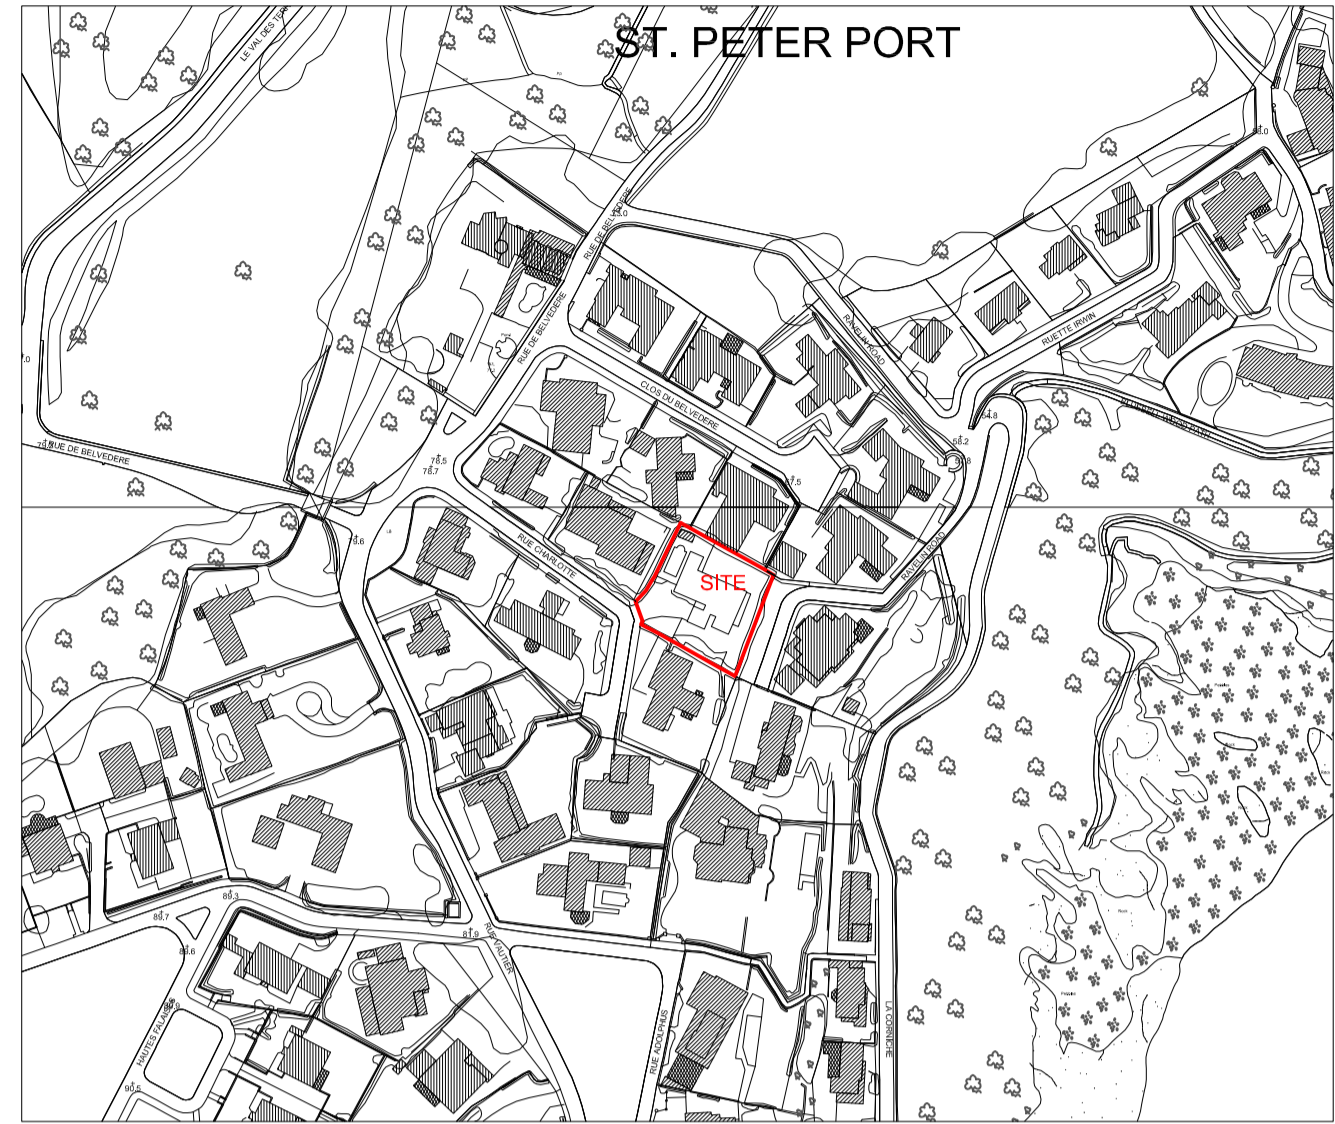

Block Plan - 1:100

Site Location Plan - 1:2500

BTP Limited  
New Jetty  
White Rock  
St Peter Port  
Guernsey  
GY1 2LL  
Tel: 01481 725669  
Email: info@btp.gg  
Web: www.btp.gg

SURVEYING - PROJECT MANAGEMENT - ARCHITECTURE

Address  
Seascape  
109 Rue Charlotte  
Fort George  
St Peter Port  
GY1 2SH

TITLE  
Proposed Garden Fence -  
Planning Drawing

DRAWING NUMBER	REVISION
2471 - WD02	-

SCALE  
1:100 @ A1

DATE  
AUG 2021

DRAWN BY  
DB