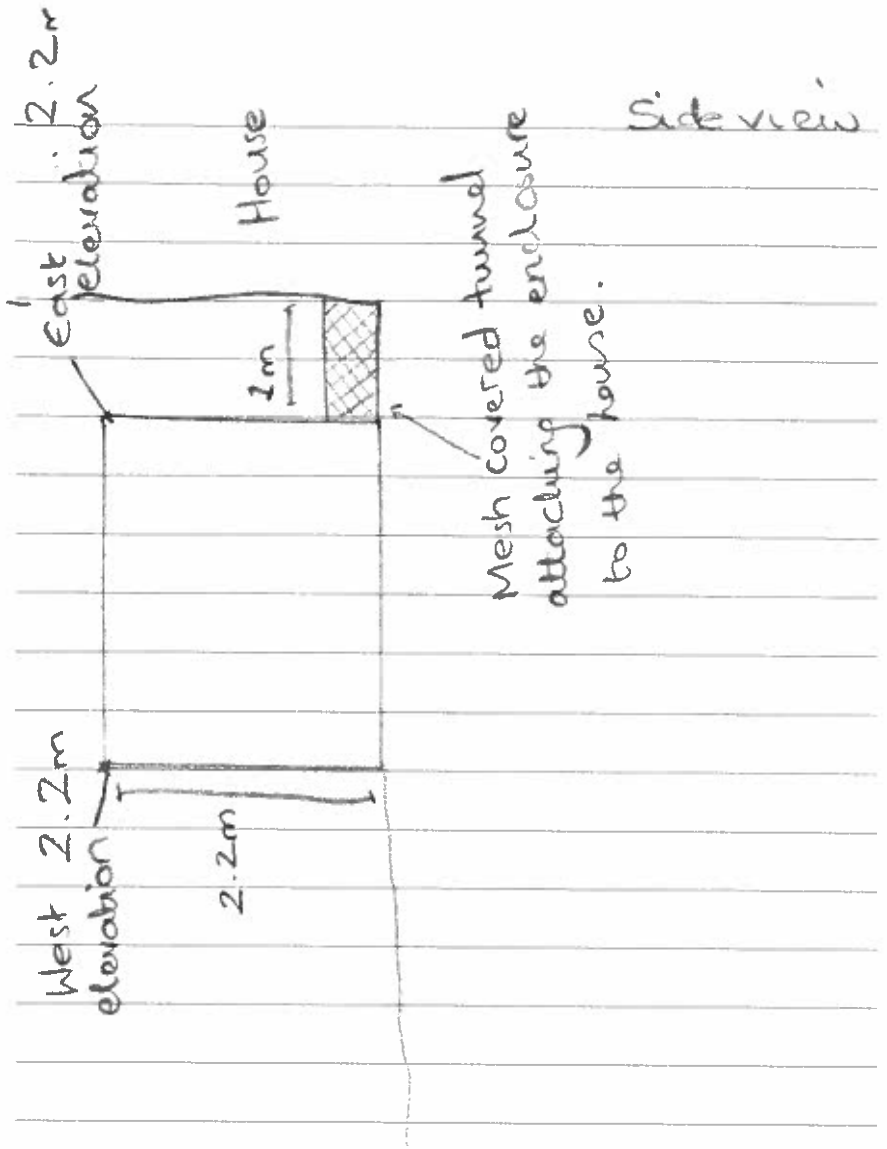

NOT TO SCALE

STATES OF GUERNSEY  
E - DOCS RECEIVED

14 SEP 2021

REF

upright posts every 1m.  
Around whole enclosure

\* Tunnel attaching enclosure to  
main house (on the ground,  
enclosed with wire mesh)

NOT TO SCALE Drawing/  
sketch